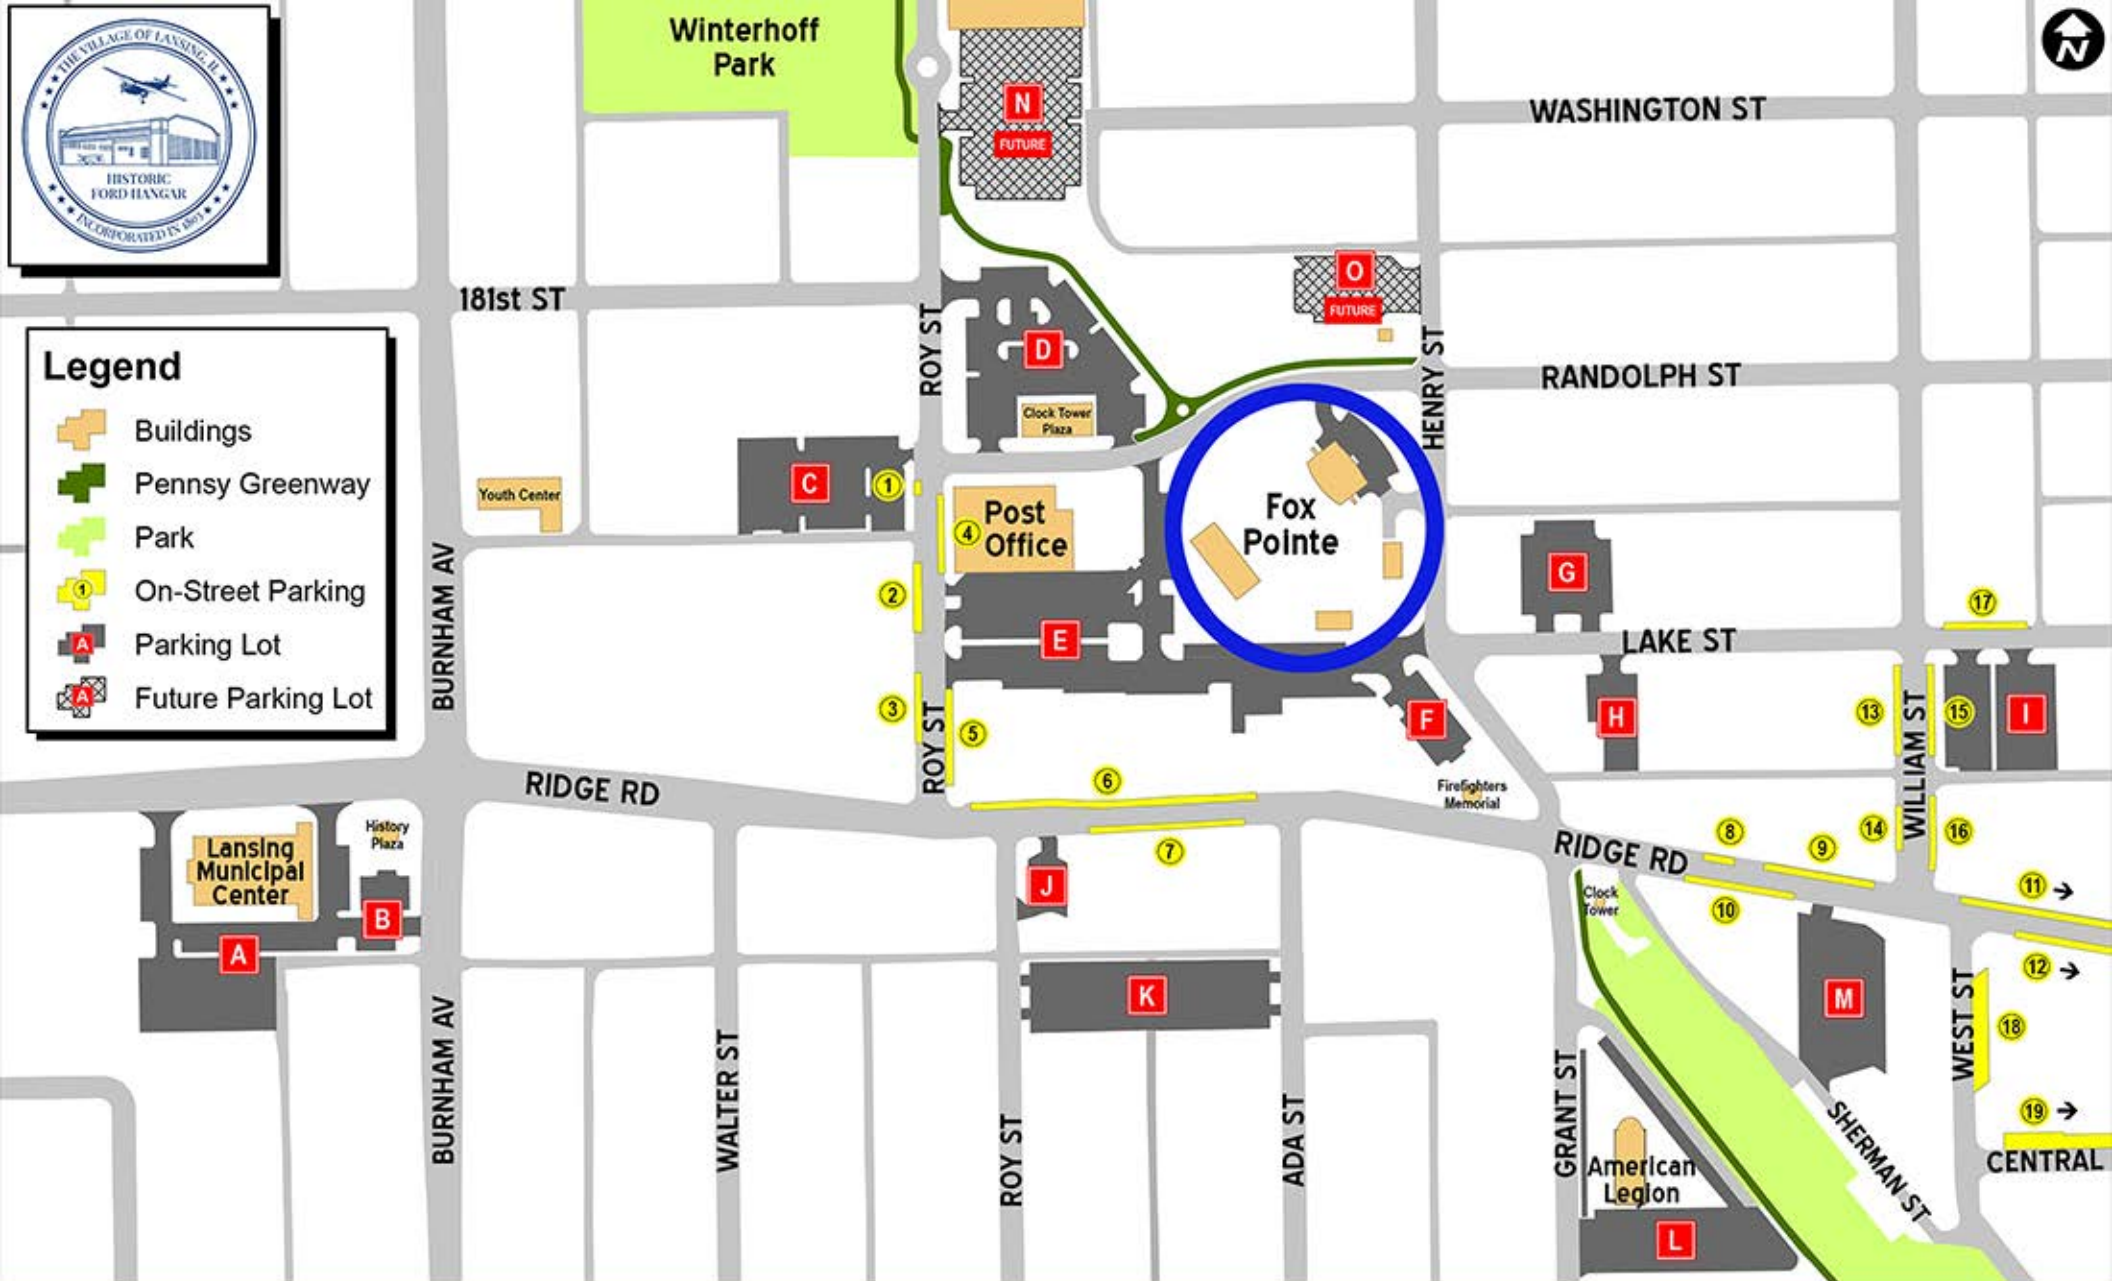

Legend

- Buildings
- Pennsy Greenway
- Park
- On-Street Parking
- Parking Lot
- Future Parking Lot

Parking Lots			On-Street Parking		
A Municipal Center (87 Spaces)	F Firefighters Memorial (23 Spaces)	K Roy St / Ada St (87 Spaces)	1-5 Roy St (20 Spaces)	17 Lake St (5 Spaces)	
B History Plaza (16 Spaces)	G Lake St North (44 Spaces)	L American Legion (94 Spaces)	6-12 Ridge Rd (61 Spaces)	18 West St (11 Spaces)	
C Roy St North (65 Spaces)	H Lake St South (20 Spaces)	M Sherman St (45 Spaces)	13-16 William St (17 Spaces)	19 Central Ave (29 Spaces)	
D Clock Tower Plaza (73 Spaces)	I William St (53 Spaces)	N Future Parking Lot (71 Spaces)			
E Post Office (126 Spaces)	J Ridge Rd / Roy St (12 Spaces)	O Future Parking Lot (29 Spaces)			